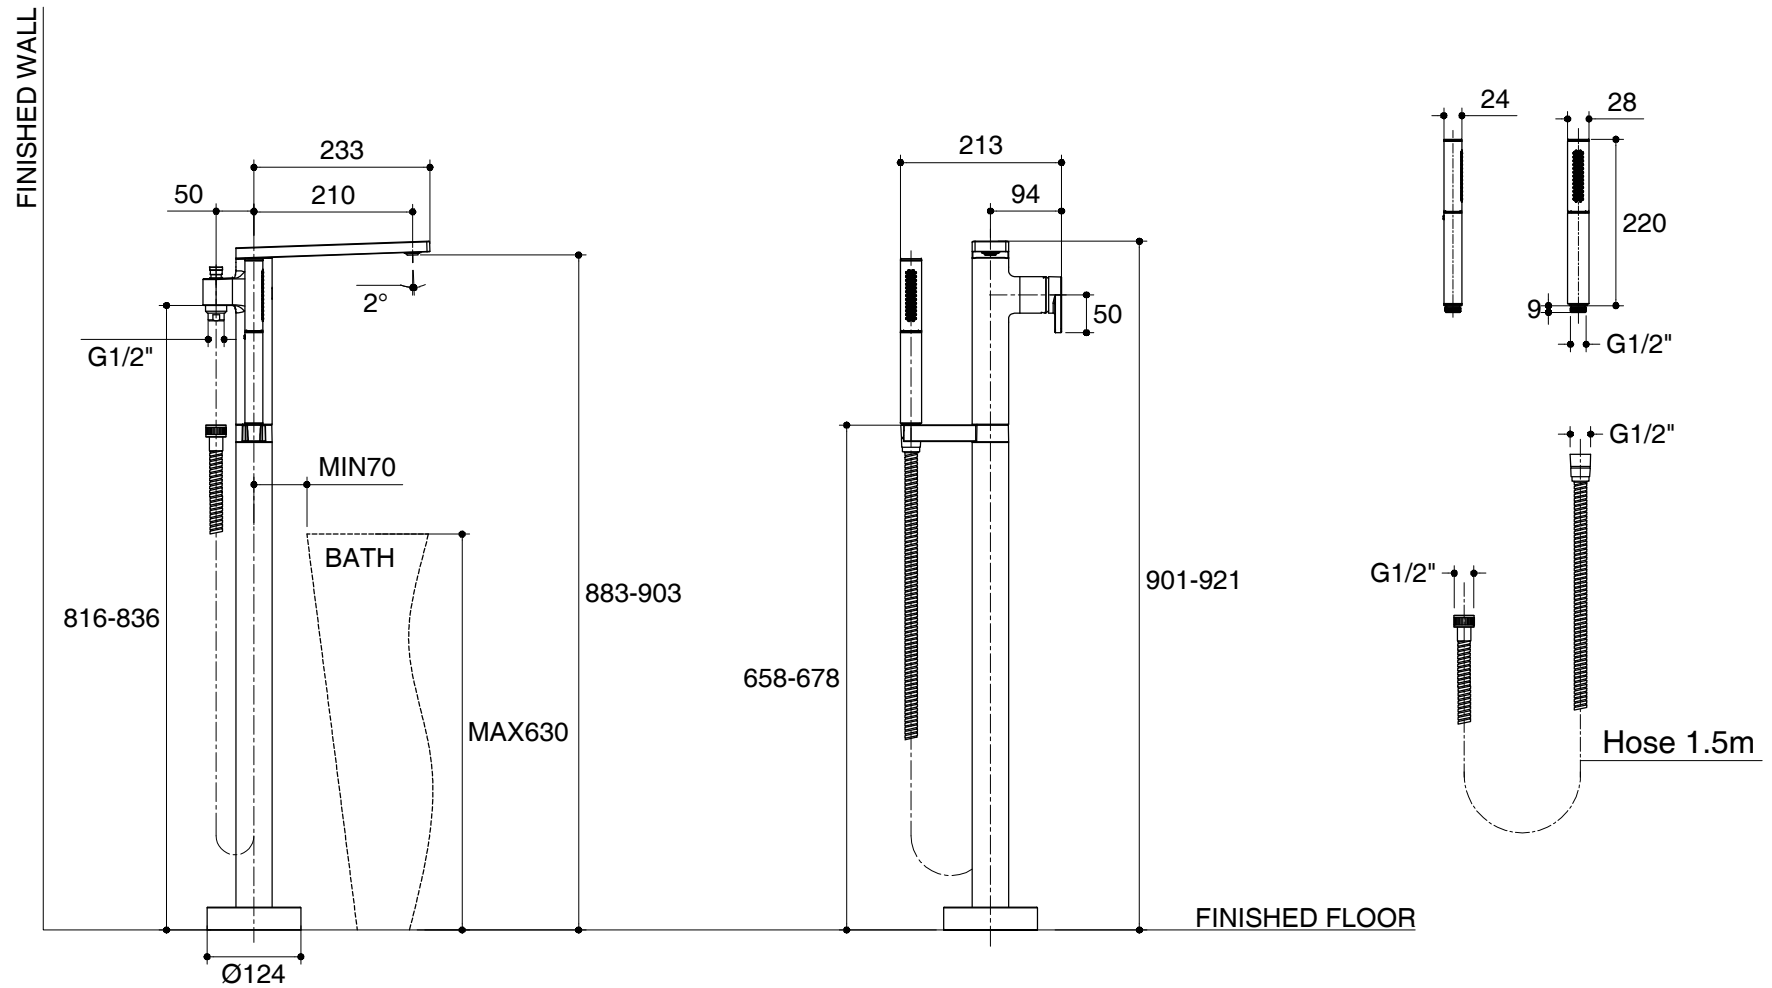

Dimensions are approximate.

Unit: mm

SKU	K-73087X-4
Name	COMPOSED
Description	FREE STANDING BATH&SHOWER FAUCET

KOHLER

*The recommended dimension for installation can be adjusted according to user preferences and layout.